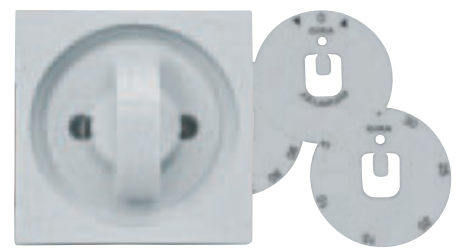

2666-WS-AL
Gira changeover rocker switch,
aluminium

Troll

Accessories

2666-SS-UW
Gira standard rocker switch,
ultra-white

2666-SS-AL
Gira standard rocker switch,
aluminium

2661-UW
Gira venetian blind rocker switch,
ultra-white

2661-AL
Gira venetian blind rocker switch,
aluminium

2687
Gira venetian blind rocker switch

2688
Gira switch, 1-pole, install with 2656 frame
and cover panel

2656-UW
Gira cover panel with symbol disc, ultra-
white

2656-AL
Gira cover panel with symbol disc,
aluminium

2780-UW
Venetian blind switch, flush-mounted, two-sided
Touch and Pause function, 1-pole, ultra-white

2784-UW
Venetian blind switch, surface-mounted, two-sided
Touch and Pause function, 1-pole, ultra-white