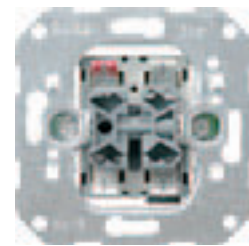

2664-2-UW
Gira System 55 surface-mounted double
housing, ultra-white

2665-WS
Gira System 55 rocker-toggle switch

2665-SS
Gira System 55 standard rocker switch

2666-WS-UW
Gira changeover rocker switch,
ultra-white

2666-WS-AL
Gira changeover rocker switch,
aluminium

Troll

Accessories

2666-SS-UW
Gira standard rocker switch,
ultra-white

2666-SS-AL
Gira standard rocker switch,
aluminium

2661-UW
Gira venetian blind rocker switch,
ultra-white

2661-AL
Gira venetian blind rocker switch,
aluminium

2687
Gira venetian blind rocker switch

2688
Gira switch, 1-pole, install with 2656 frame
and cover panel

2656-UW
Gira cover panel with symbol disc, ultra-
white

2656-AL
Gira cover panel with symbol disc,
aluminium

2780-UW
Venetian blind switch, flush-mounted, two-sided
Touch and Pause function, 1-pole, ultra-white

2784-UW
Venetian blind switch, surface-mounted, two-sided
Touch and Pause function, 1-pole, ultra-white